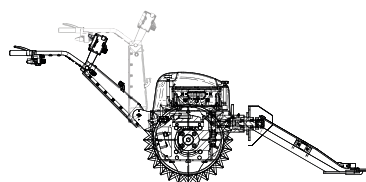

Schuko plug

Spiked wheels

Flexispike wheels

Rubber wheels

200-240 cm mower deck

Hay tedder

Landscape tools / rotary mower

Twin-Lock quick-change system